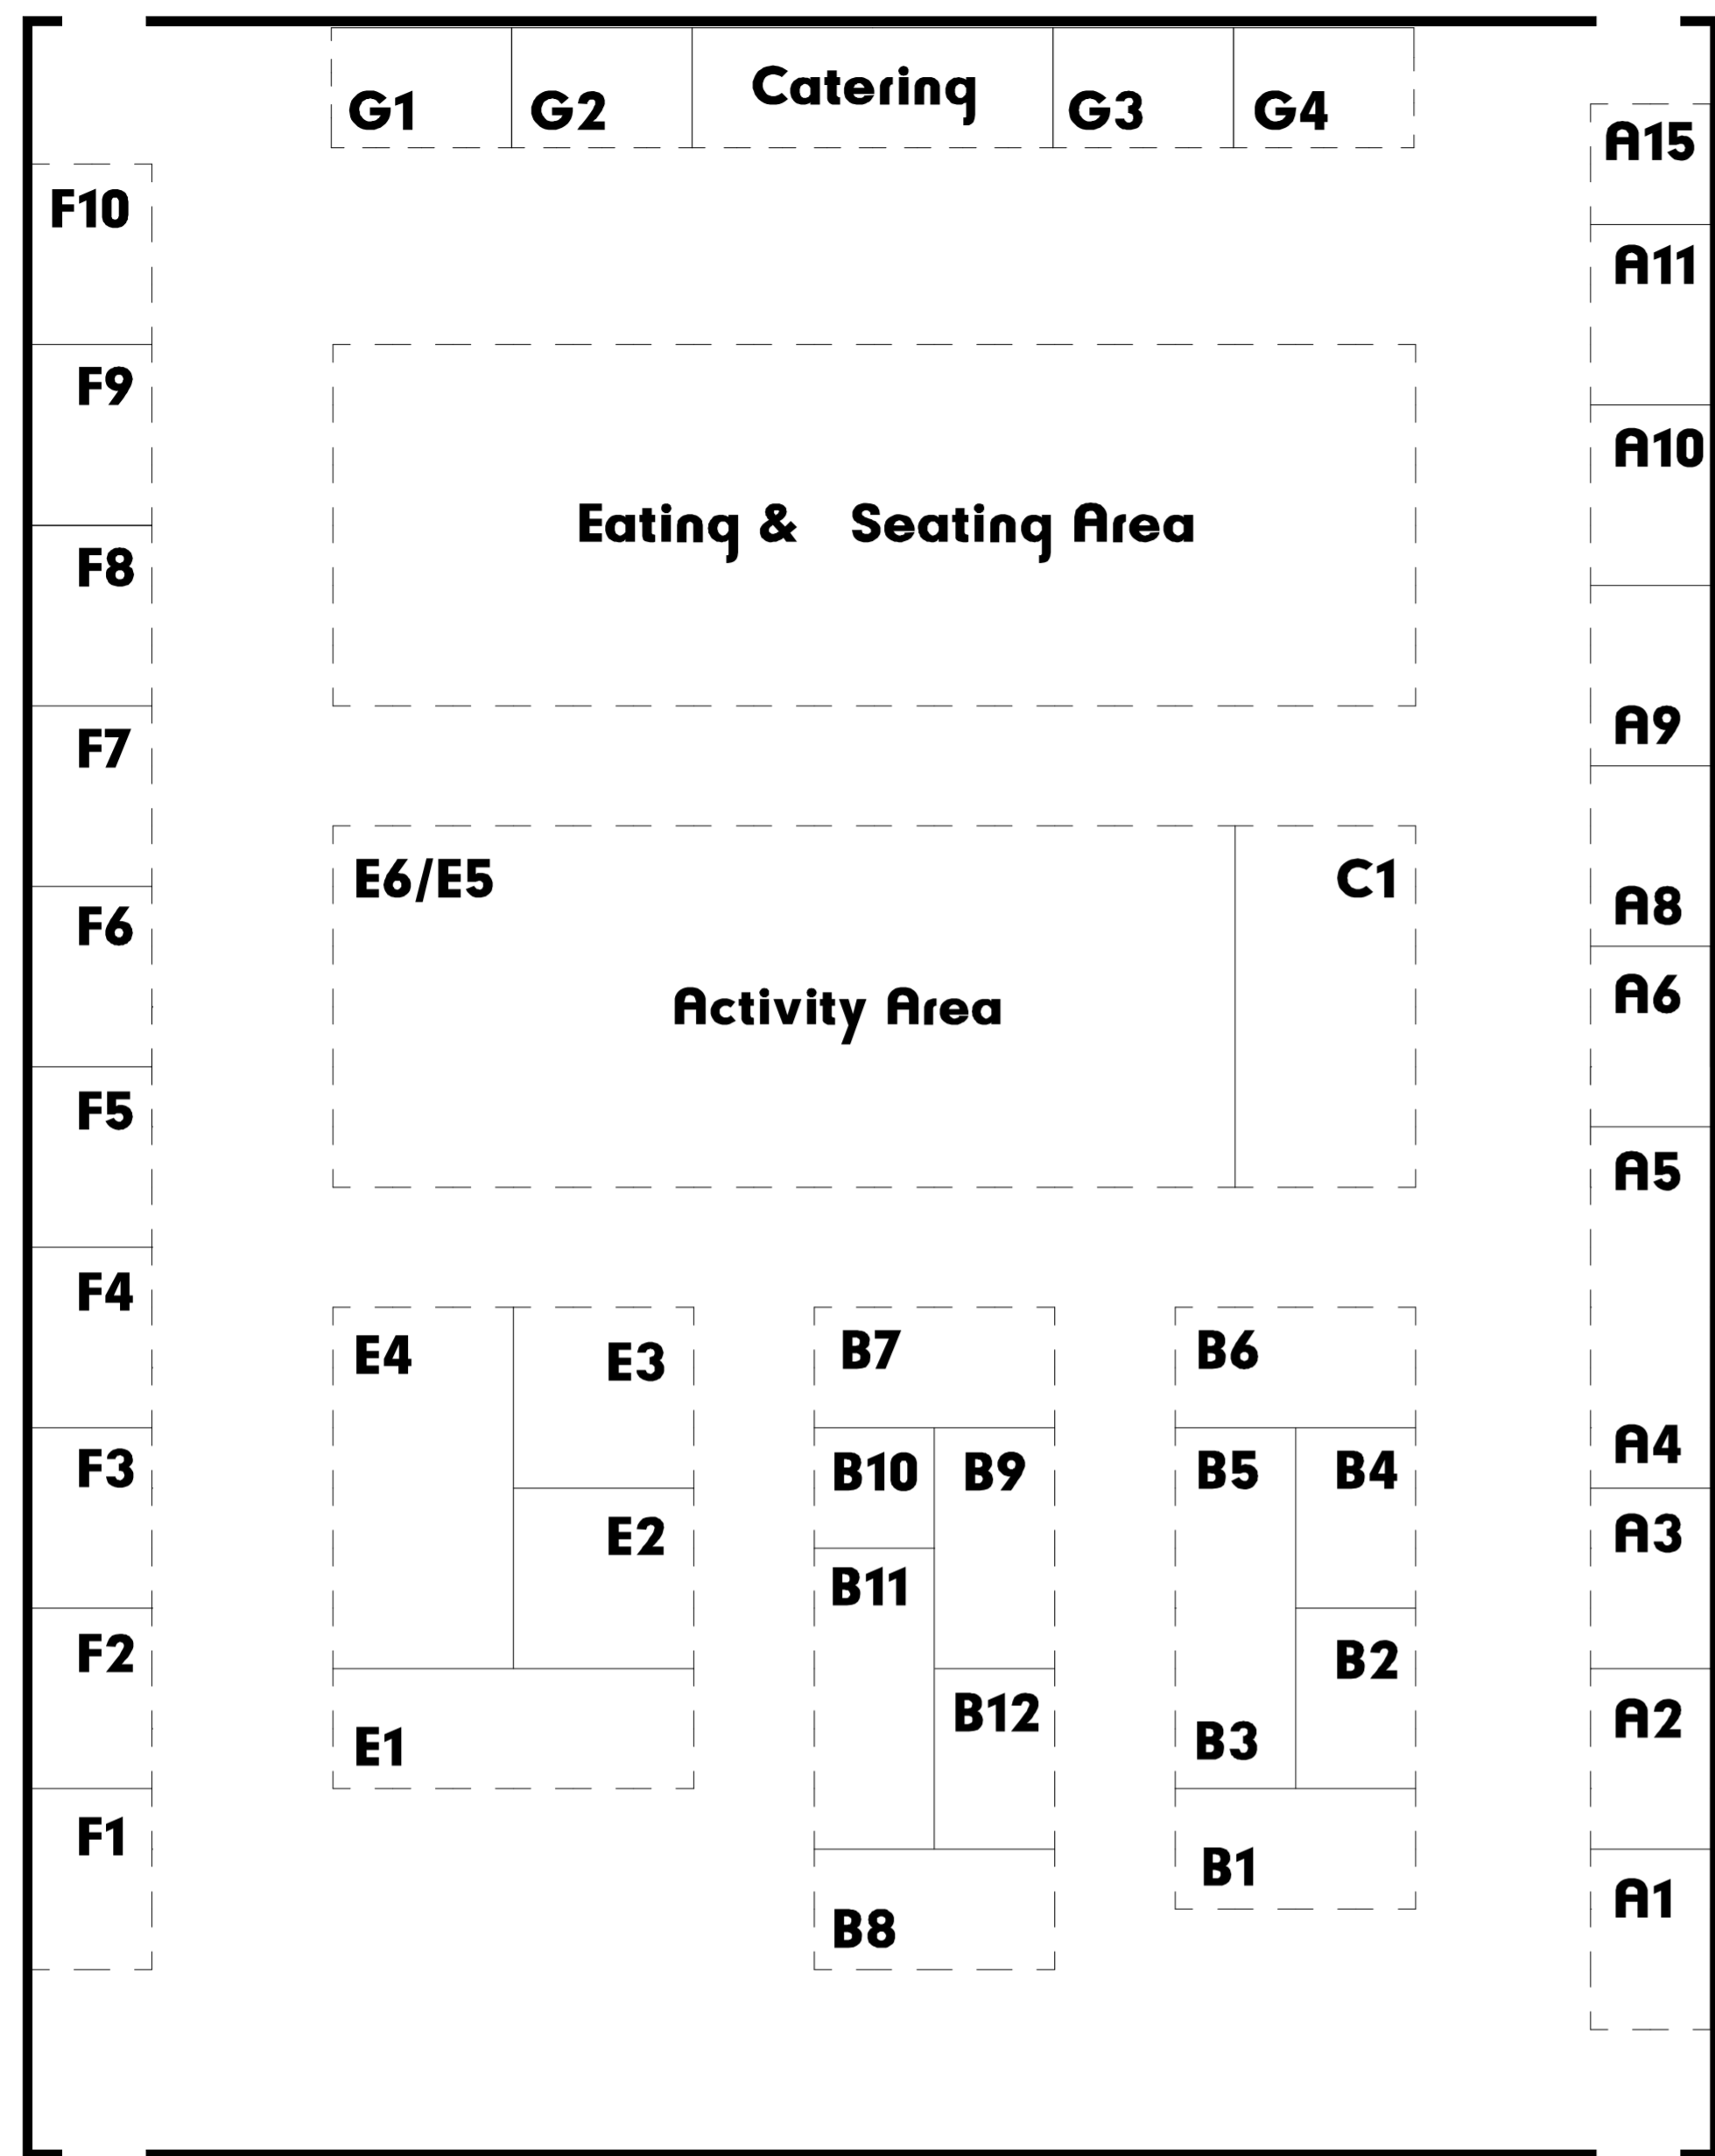

Bowls Hall

Main Hall

Toilets

Toilets

Thames Suite

Toilets

More Exhibitors this way & Snack Bar

To Cafe & Toilets

Information Helpdesk

Registration

Organisers Office

Free Seminar Room 2

Free Seminar Room 1

Squash Courts

Entrance