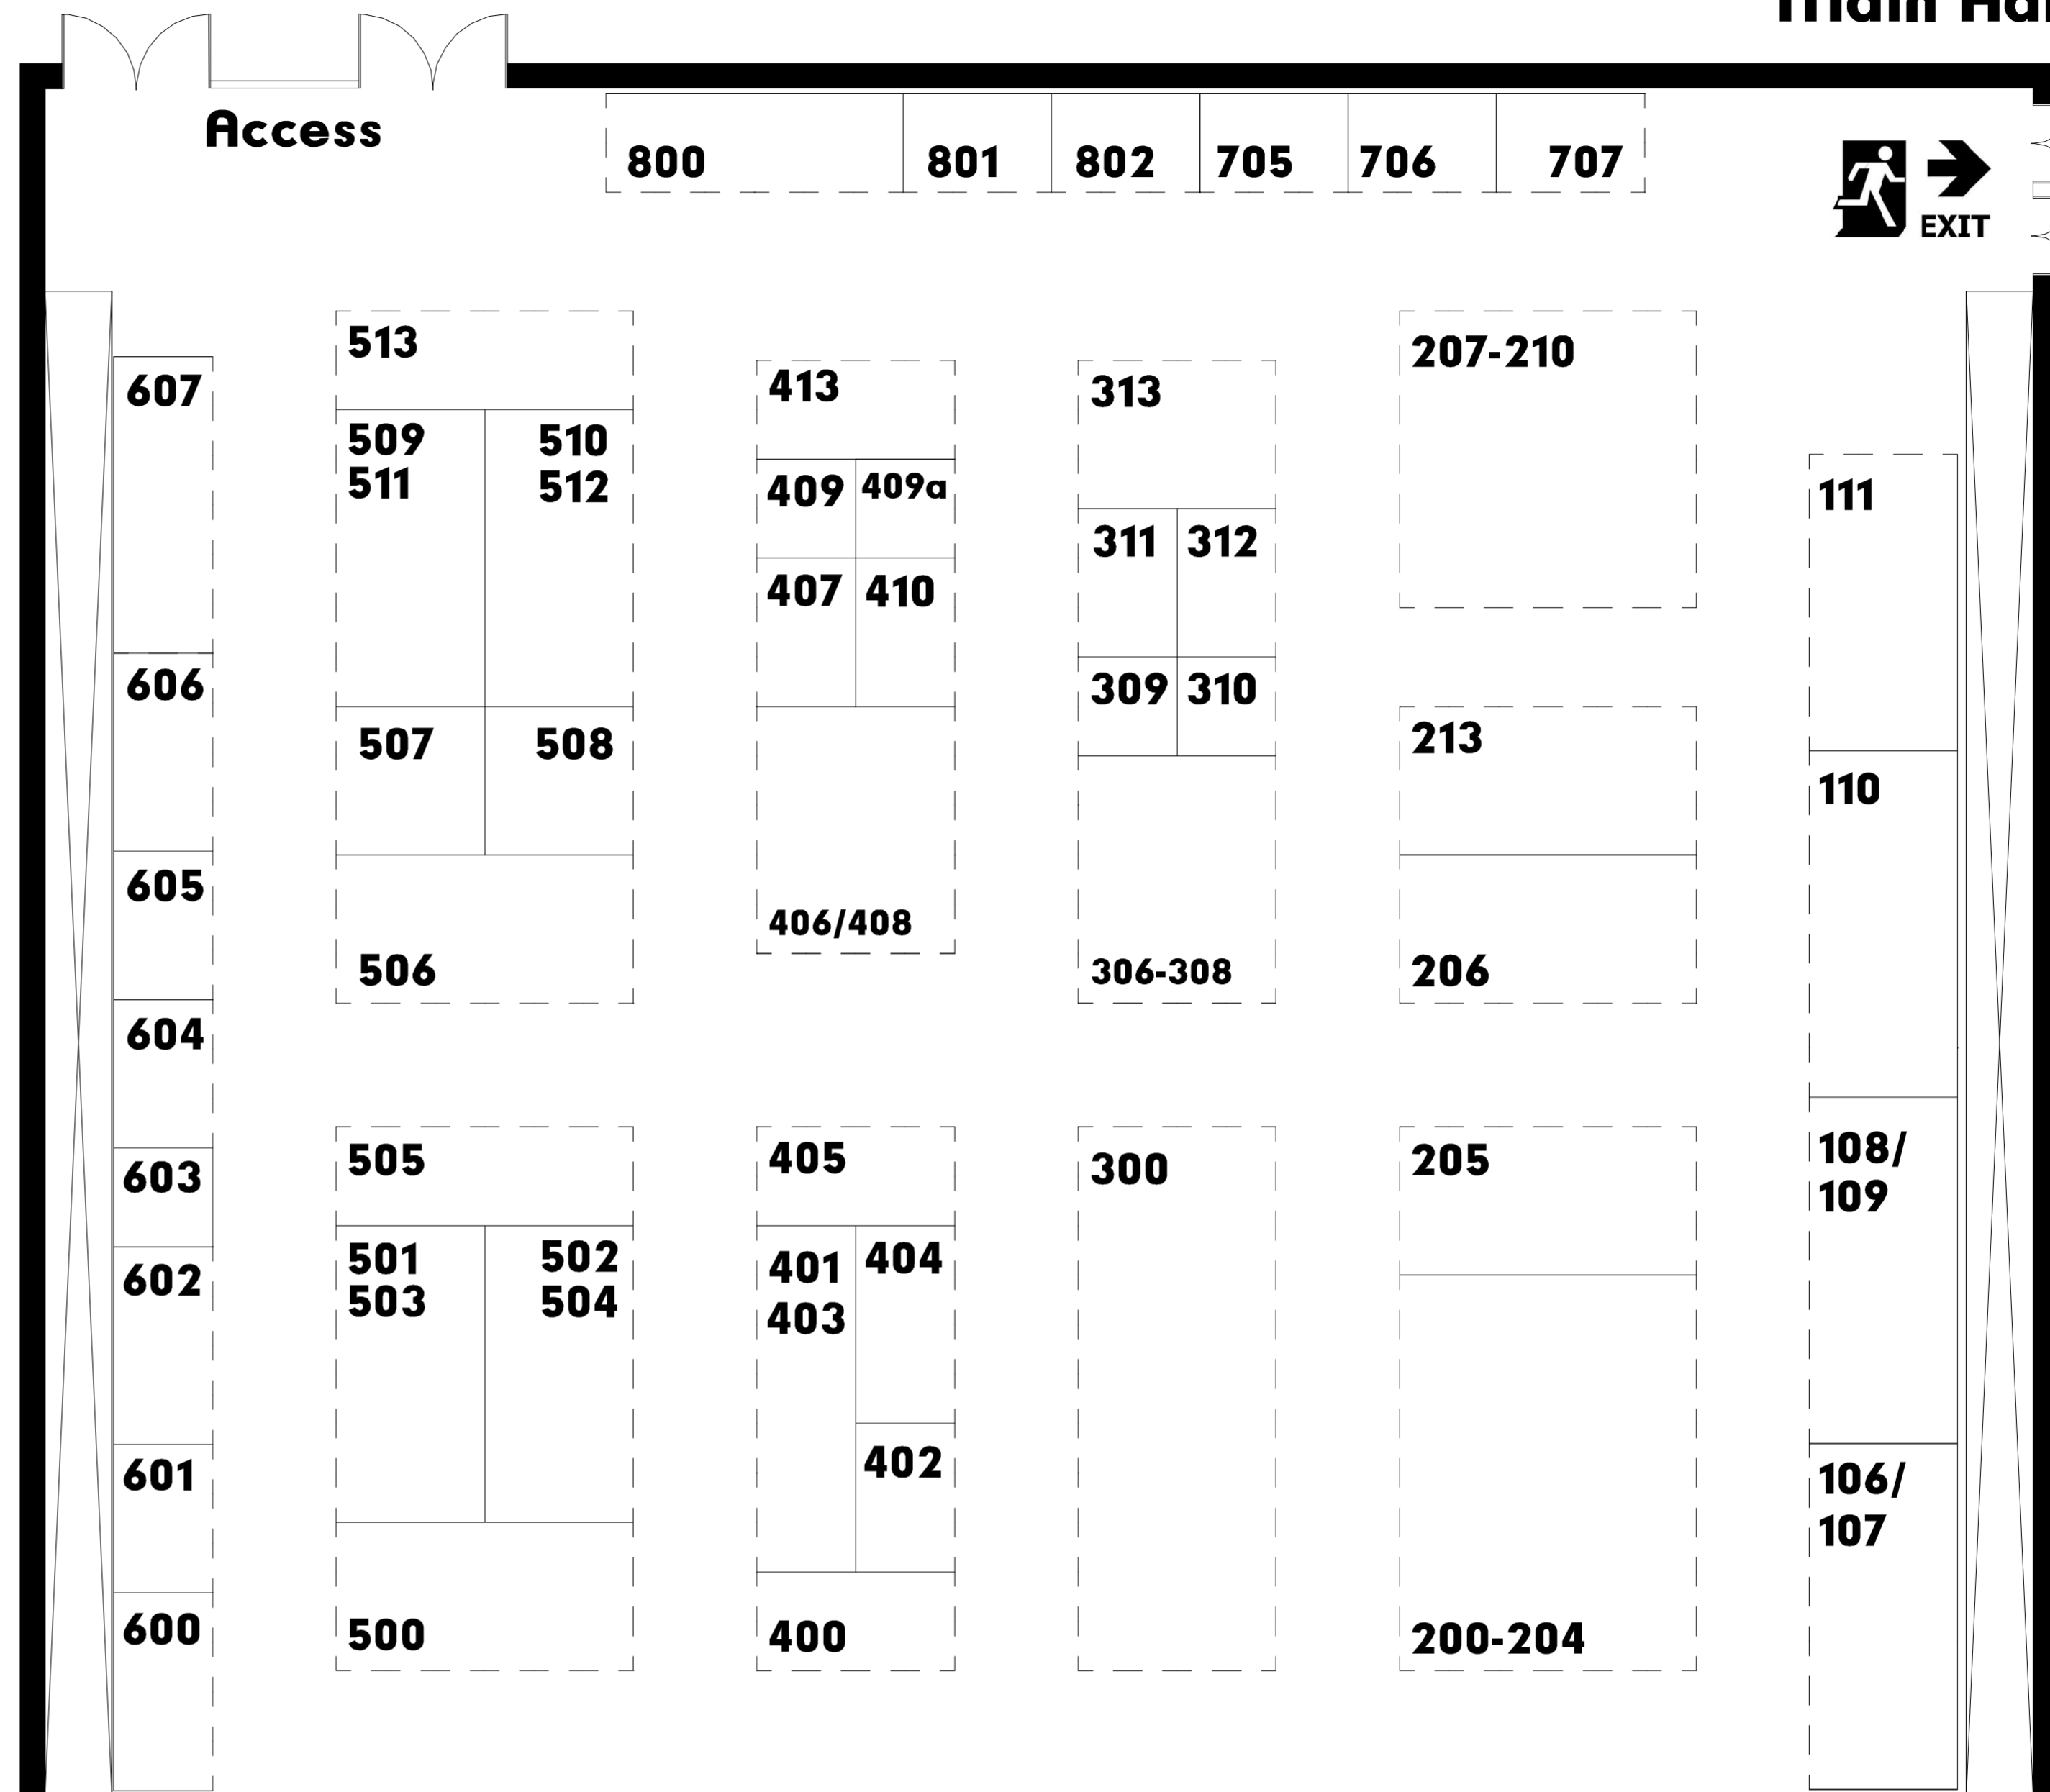

Bowls Hall

Main Hall

Toilets

Toilets

Thames Suite

Toilets

More Exhibitors this way & Snack Bar

To Cafe & Toilets

Information Helpdesk

Registration

Organisers Office

Free Seminar Room 2

Free Seminar Room 1

Squash Courts

Entrance